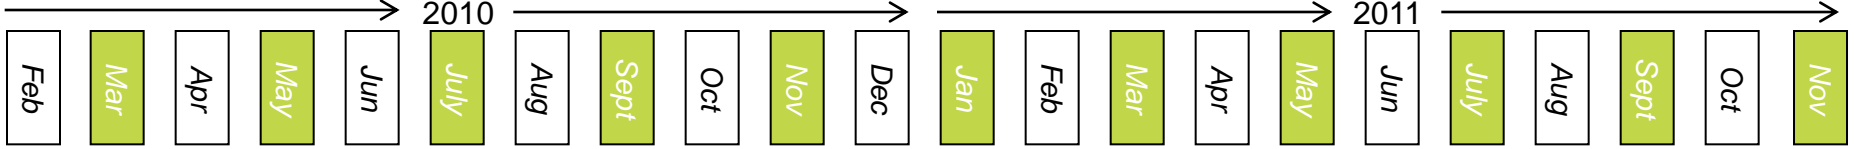

Rivertowne

Trees & Planting

Rivertowne

Schedule

WADING POOLS

Kempton Howard Formerly Blake Park/Eastview
 East Lynn Park
 East Toronto Athletic Field
 Hideaway Park
 Jimmie Simpson Park
 Jonathan Ashbridges Park
 Kew Gardens
 Leslie Grove Park
 Livingstone Park
 Matty Eckler Playground
 Morse Street Playground
 Norwood Park
 Oakcrest Park
 Phin Avenue Playground
 Stephenson Park
 Withrow Park