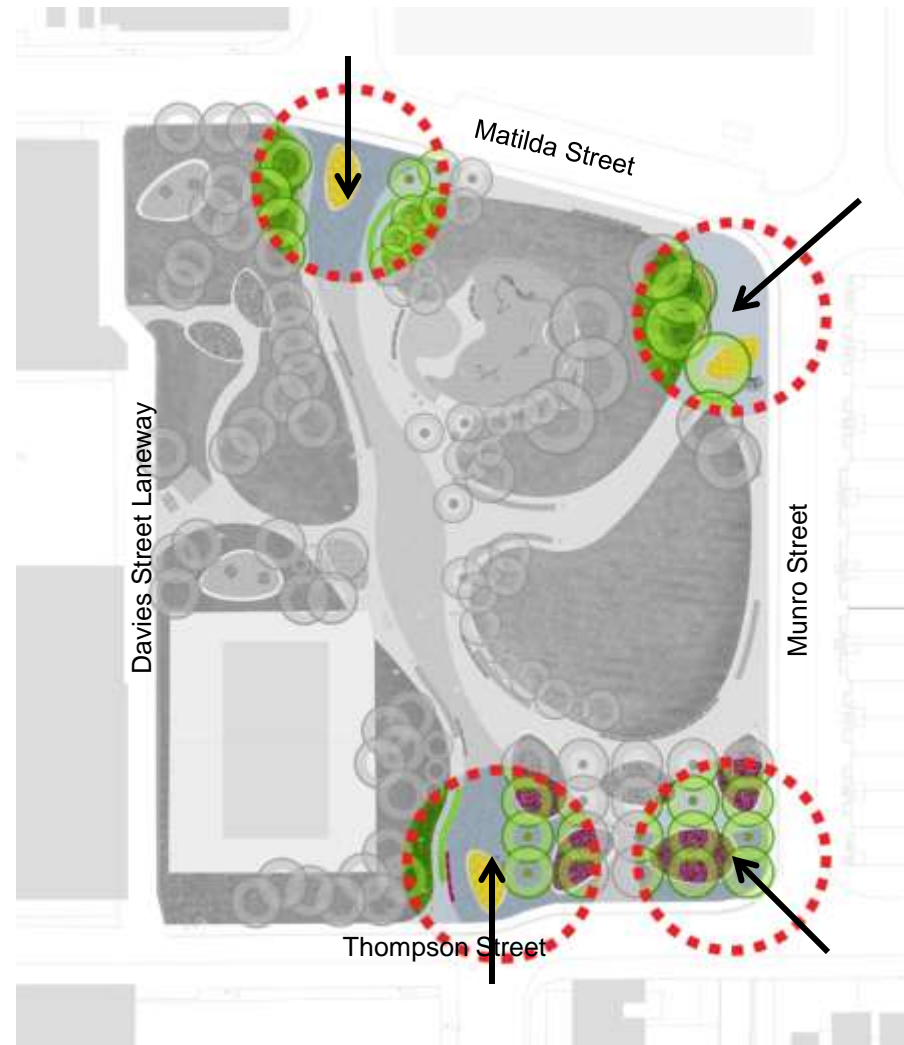

June 21

0.34ha / 0.83acres

Rivertowne

Carroll Street

0.10ha / 0.25acres

Rivertowne

Block 6 – New Park Parcel

0.49ha / 1.2acres

- 1.2ha / 3.0acres
- 3x more park area
- New playground
- New water feature
- Increased seating within park
- Increased lighting
- Native plantings
- Community gardening areas
- Active space
- Relax space

- Park Access
- Playground
- Water Play
- Basketball Courts
- Event / Market Space
- Lighting & Safety
- Seating
- Community Gardening
- Trees & Planting

- Primary Access

- Primary Access
- Secondary Access