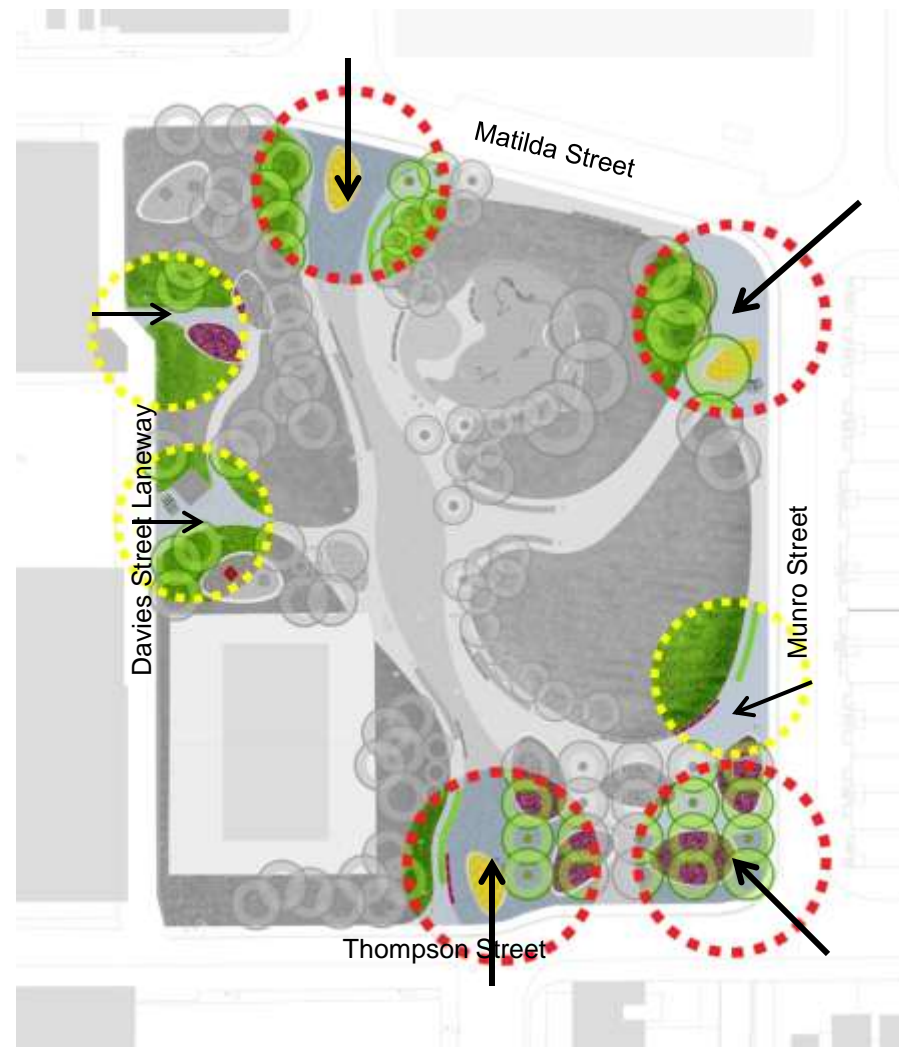

- 1.2ha / 3.0acres
- 3x more park area
- New playground
- New water feature
- Increased seating within park
- Increased lighting
- Native plantings
- Community gardening areas
- Active space
- Relax space

- Park Access
- Playground
- Water Play
- Basketball Courts
- Event / Market Space
- Lighting & Safety
- Seating
- Community Gardening
- Trees & Planting

- Primary Access

- Primary Access
- Secondary Access

- Primary Access
- Secondary Access
- Internal Access & circulation

- 315m² / 3395sq.ft
- Play Structure
- Slide
- Swings
- Saucer Swing
- Bongos
- Sand
- Seating

Rivertowne

Playground

Rivertowne

Water Play