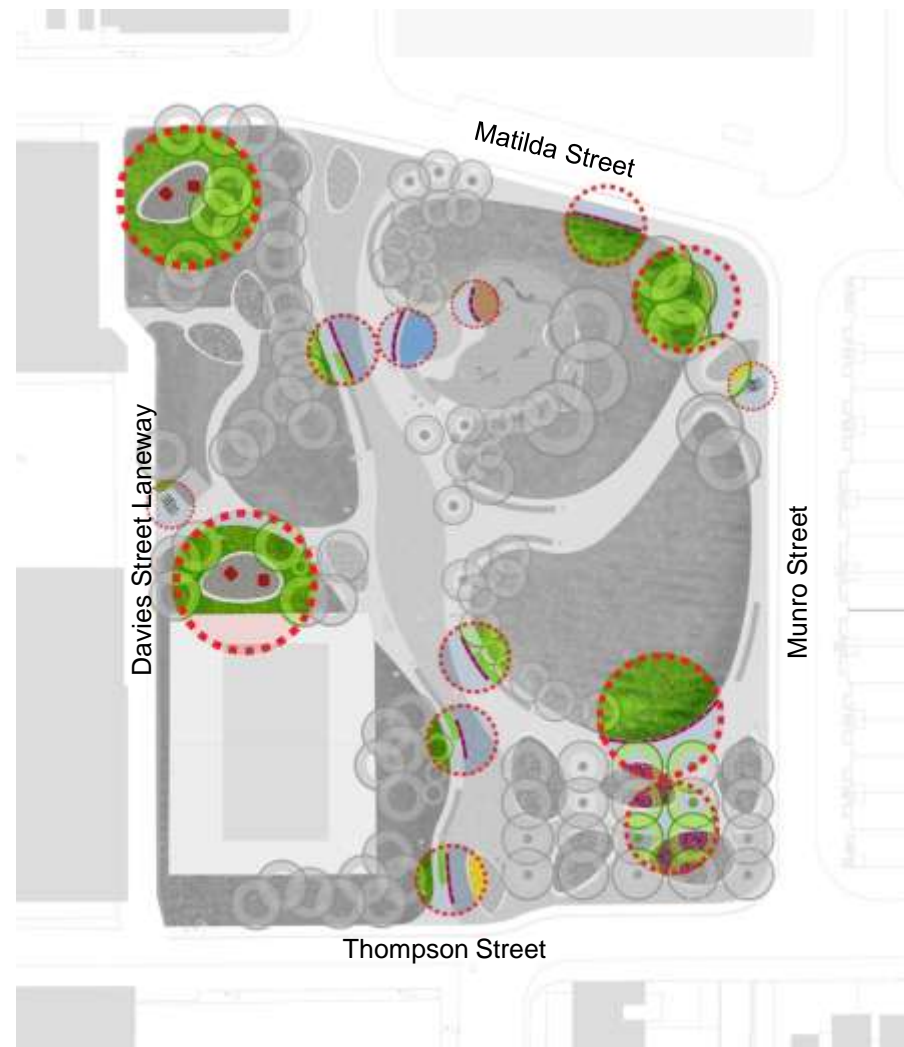

- 145m² / 1560sq.ft

Rivertowne

Water Play

Rivertowne

Existing Basketball Courts

- 1400m² / 15000sq.ft
- Community Market
- Garden Market
- Performance Space
 - Theatre
 - Music
 - Dance

Rivertowne

Event / Market Space

- 10 new light poles
- 32 new light fixtures
- Defining benches
- Berms
- Entry planters
- Curvilinear path system

- New Light
- Existing Light
- Private Light

- 97 linear meters of new bench seating throughout the park
- 2 large picnic tables near the basketball courts
- 2 large picnic tables near the community gardens
- 2 bike racks (12 bikes)