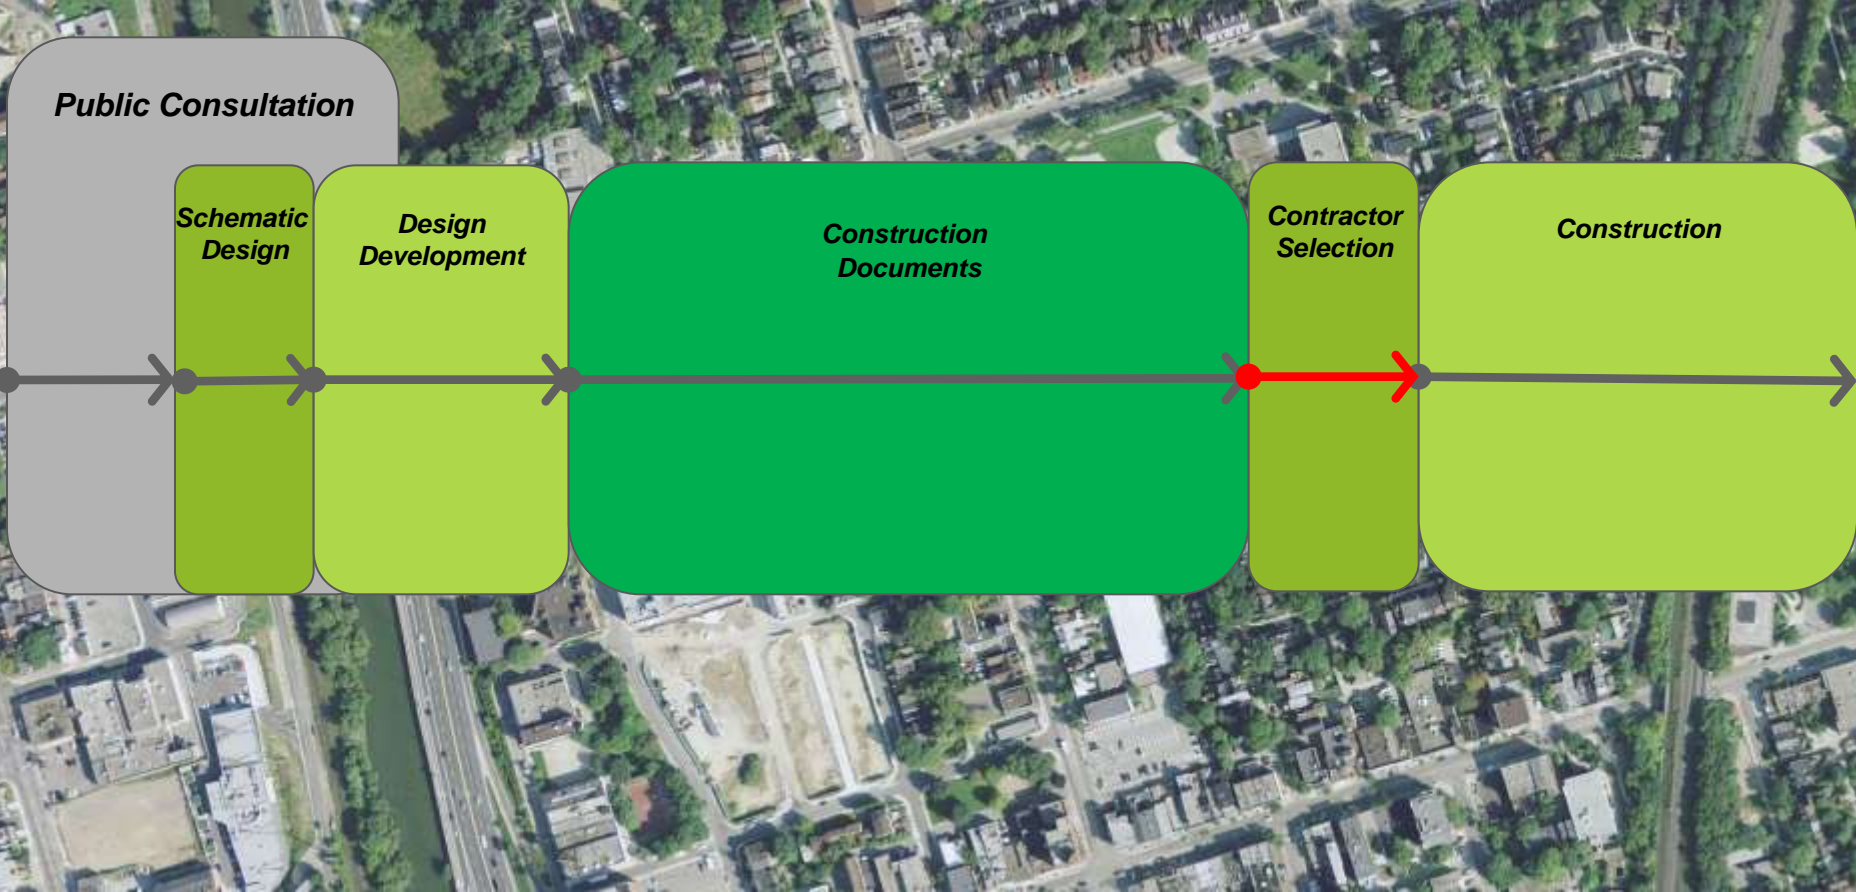

Rivertowne

Schedule