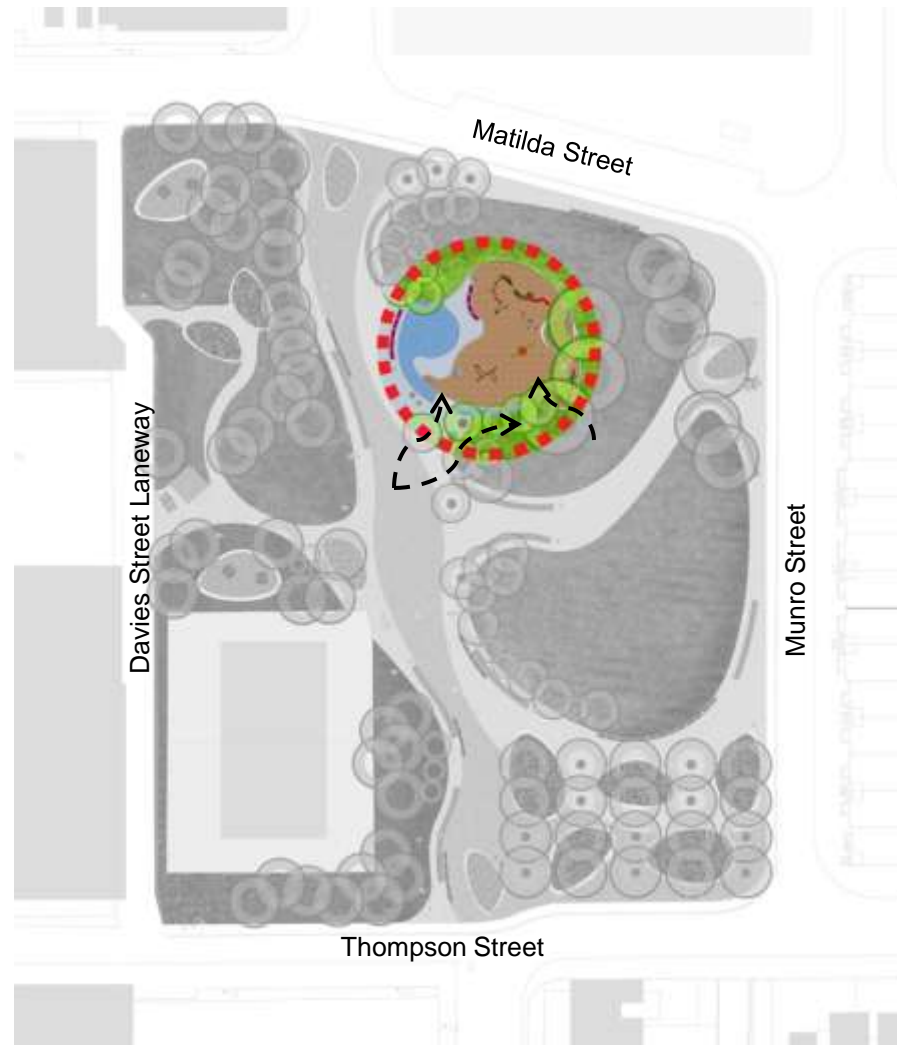

- Primary Access
- Secondary Access
- Internal Access & circulation

- 315m² / 3395sq.ft
- Play Structure
- Slide
- Swings
- Saucer Swing
- Bongos
- Sand
- Seating

Rivertowne

Playground

Rivertowne

Water Play

- 145m² / 1560sq.ft

Rivertowne

Water Play

Rivertowne

Existing Basketball Courts

- 1400m² / 15000sq.ft
- Community Market
- Garden Market
- Performance Space
 - Theatre
 - Music
 - Dance

Rivertowne

Event / Market Space