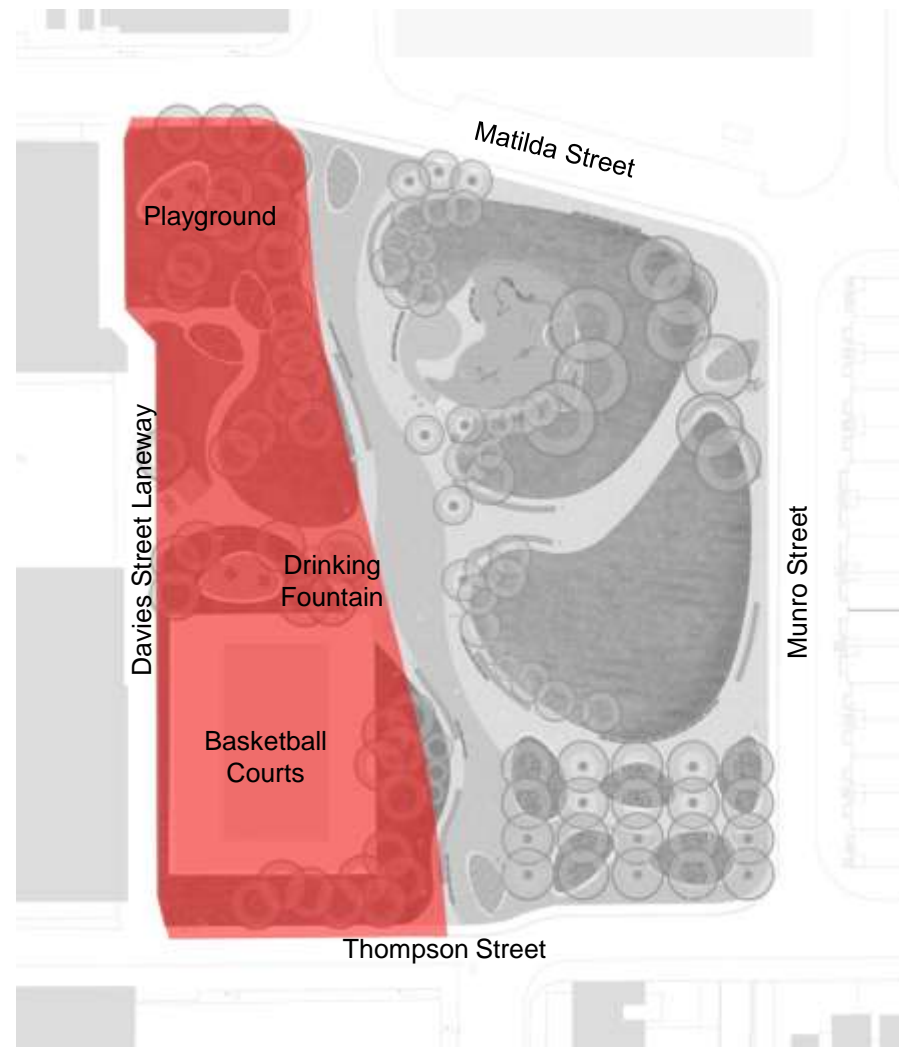

0.34ha / 0.83acres