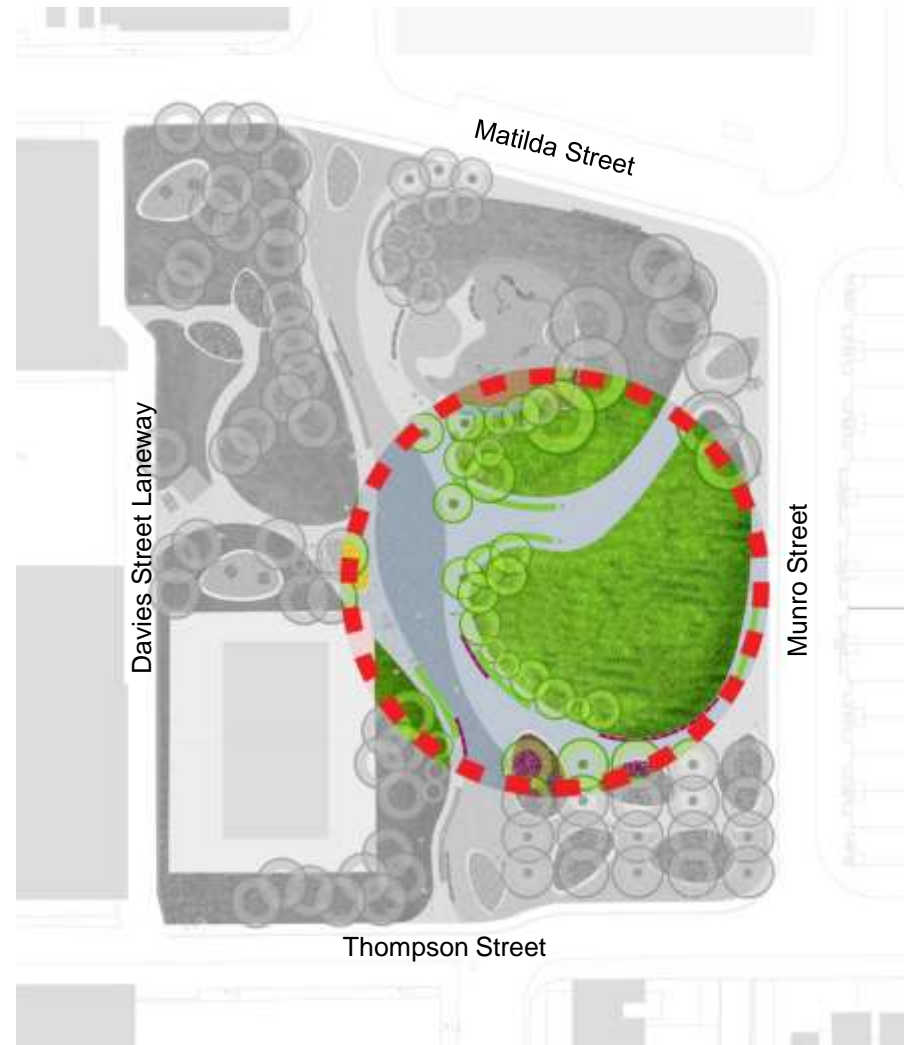

- 145m² / 1560sq.ft

Rivertowne

Water Play

Rivertowne

Existing Basketball Courts

- 1400m² / 15000sq.ft
- Community Market
- Garden Market
- Performance Space
 - Theatre
 - Music
 - Dance

Rivertowne

Event / Market Space

- 10 new light poles
- 32 new light fixtures
- Defining benches
- Berms
- Entry planters
- Curvilinear path system

- New Light
- Existing Light
- Private Light

- 97 linear meters of new bench seating throughout the park
- 2 large picnic tables near the basketball courts
- 2 large picnic tables near the community gardens
- 2 bike racks (12 bikes)

Rivertowne

Seating & Furnishings

- 80m² / 840sq.ft new community gardens
- Community gathering
- Community stewardship
- Educational opportunity

Rivertowne

Community Gardens

- River inspiration
- 121 park trees
 - 54 existing
 - 67 new trees
 - 20 tree room
 - 6 large growing shade trees
- Native shrub planting
- Native perennial planting