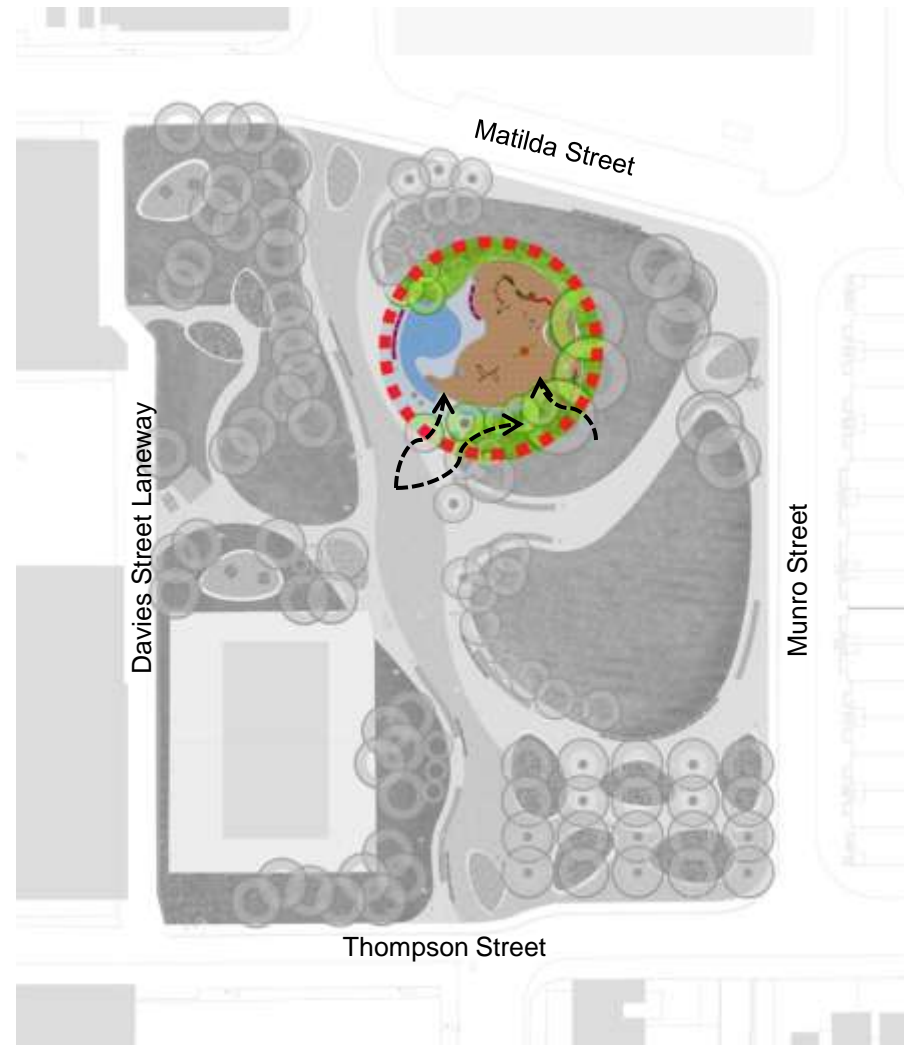

- Park Access
- Playground
- Water Play
- Basketball Courts
- Event / Market Space
- Lighting & Safety
- Seating
- Community Gardening
- Trees & Planting

- Primary Access

- Primary Access
- Secondary Access

- Primary Access
- Secondary Access
- Internal Access & circulation

- 315m² / 3395sq.ft
- Play Structure
- Slide
- Swings
- Saucer Swing
- Bongos
- Sand
- Seating

Rivertowne

Playground

Rivertowne

Water Play